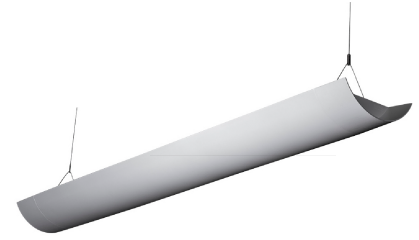

FIXTURE SPECIFICATIONS

INTENDED USE

The specification grade Alcon Lighting Arc Architectural Fluorescent Linear Indirect Pendant Lighting delivers a reflection of soft and diffused uplight to commercial and hospitality interior lighting applications. Our modern, slim profiles and stylish linear chandelier designs offer excellent indirect lighting, exceptional performance and versatility in offices, banks, retail, educational environments, and more. The Arc Fluorescent linear pendant lighting is available in standard lengths of 4' and 8' and can be joined together in seamless runs of any length.

AVAILABLE LENGTHS

4FT | W 9" x L 48" x H 3"

8FT | W 9" x L 96" x H 3"

Continuous Run | Consult Factory

FEATURES

Construction: Die-Formed and Welded 20-Gauge Cold Rolled Steel. Flat End Steel Plate Standard, Die Cast Aluminum Spade End Cap Optional

Reflector: Die-Formed High Reflective White Reflector

Distribution: 100% Uplight, Indirect

Lamp: Medium Bi-Pin Twist-Lock Lamp Sockets

Finish: Powder Coated

Technology: Fluorescent

Voltage: 120-277V

THD: <10%

Life: > 50,000 Hours

Warranty: 5 Years Carefree for Parts & Components (Labor Not Included), 10 Year Option Available

Listing: UL / cUL Listed, Suitable for dry and damp locations, ARRA Compliant

Shown with optional Decorative End Cap (DEC)